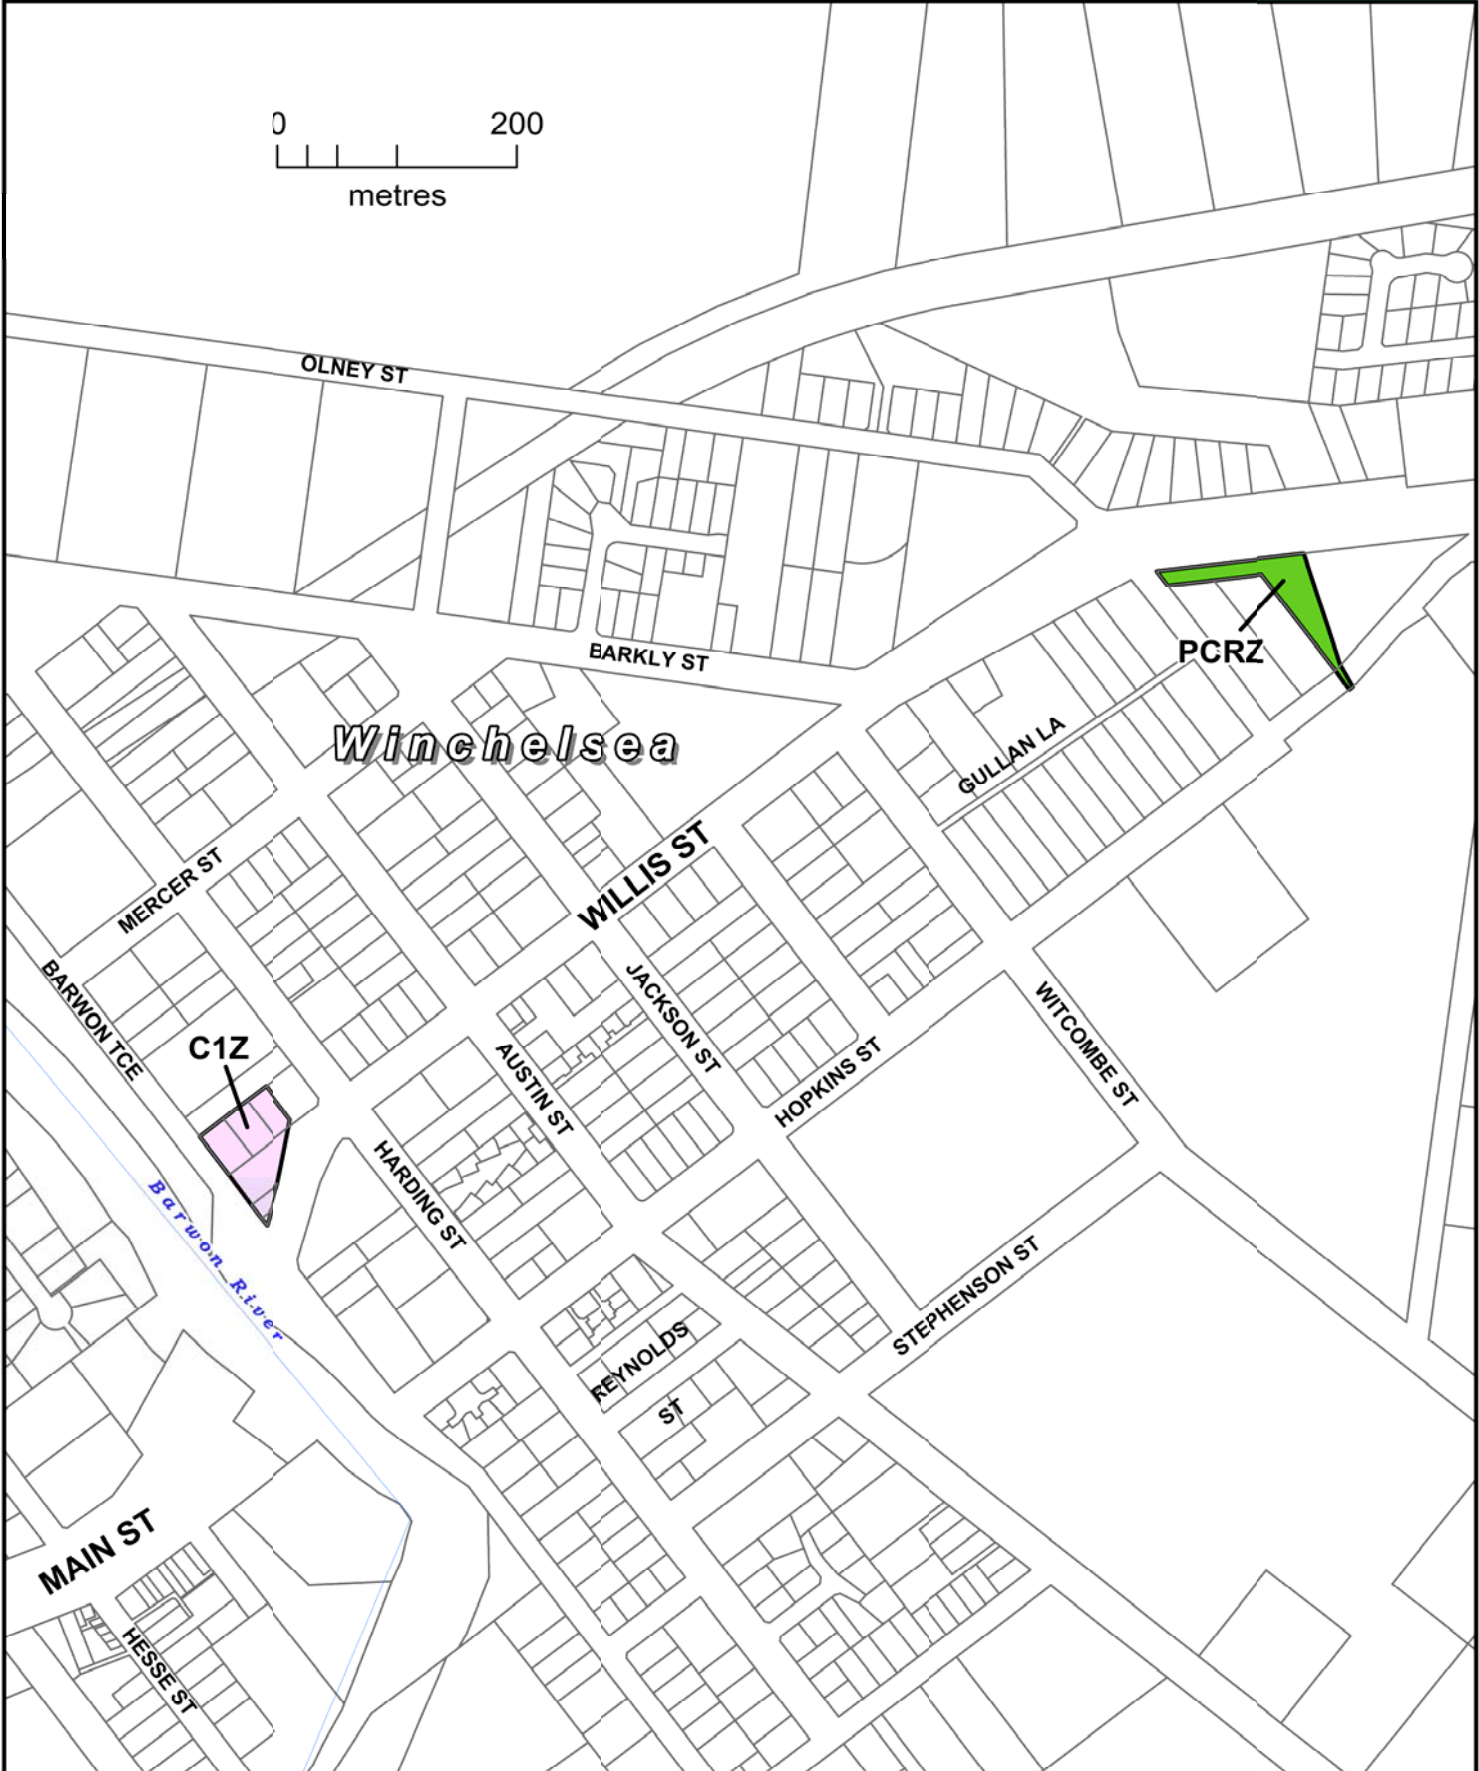

# SURF COAST PLANNING SCHEME

## LEGEND

-  C1Z COMMERCIAL 1 ZONE
-  PCRZ PUBLIC CONSERVATION AND RESOURCE ZONE

Part of Planning Scheme Map 8