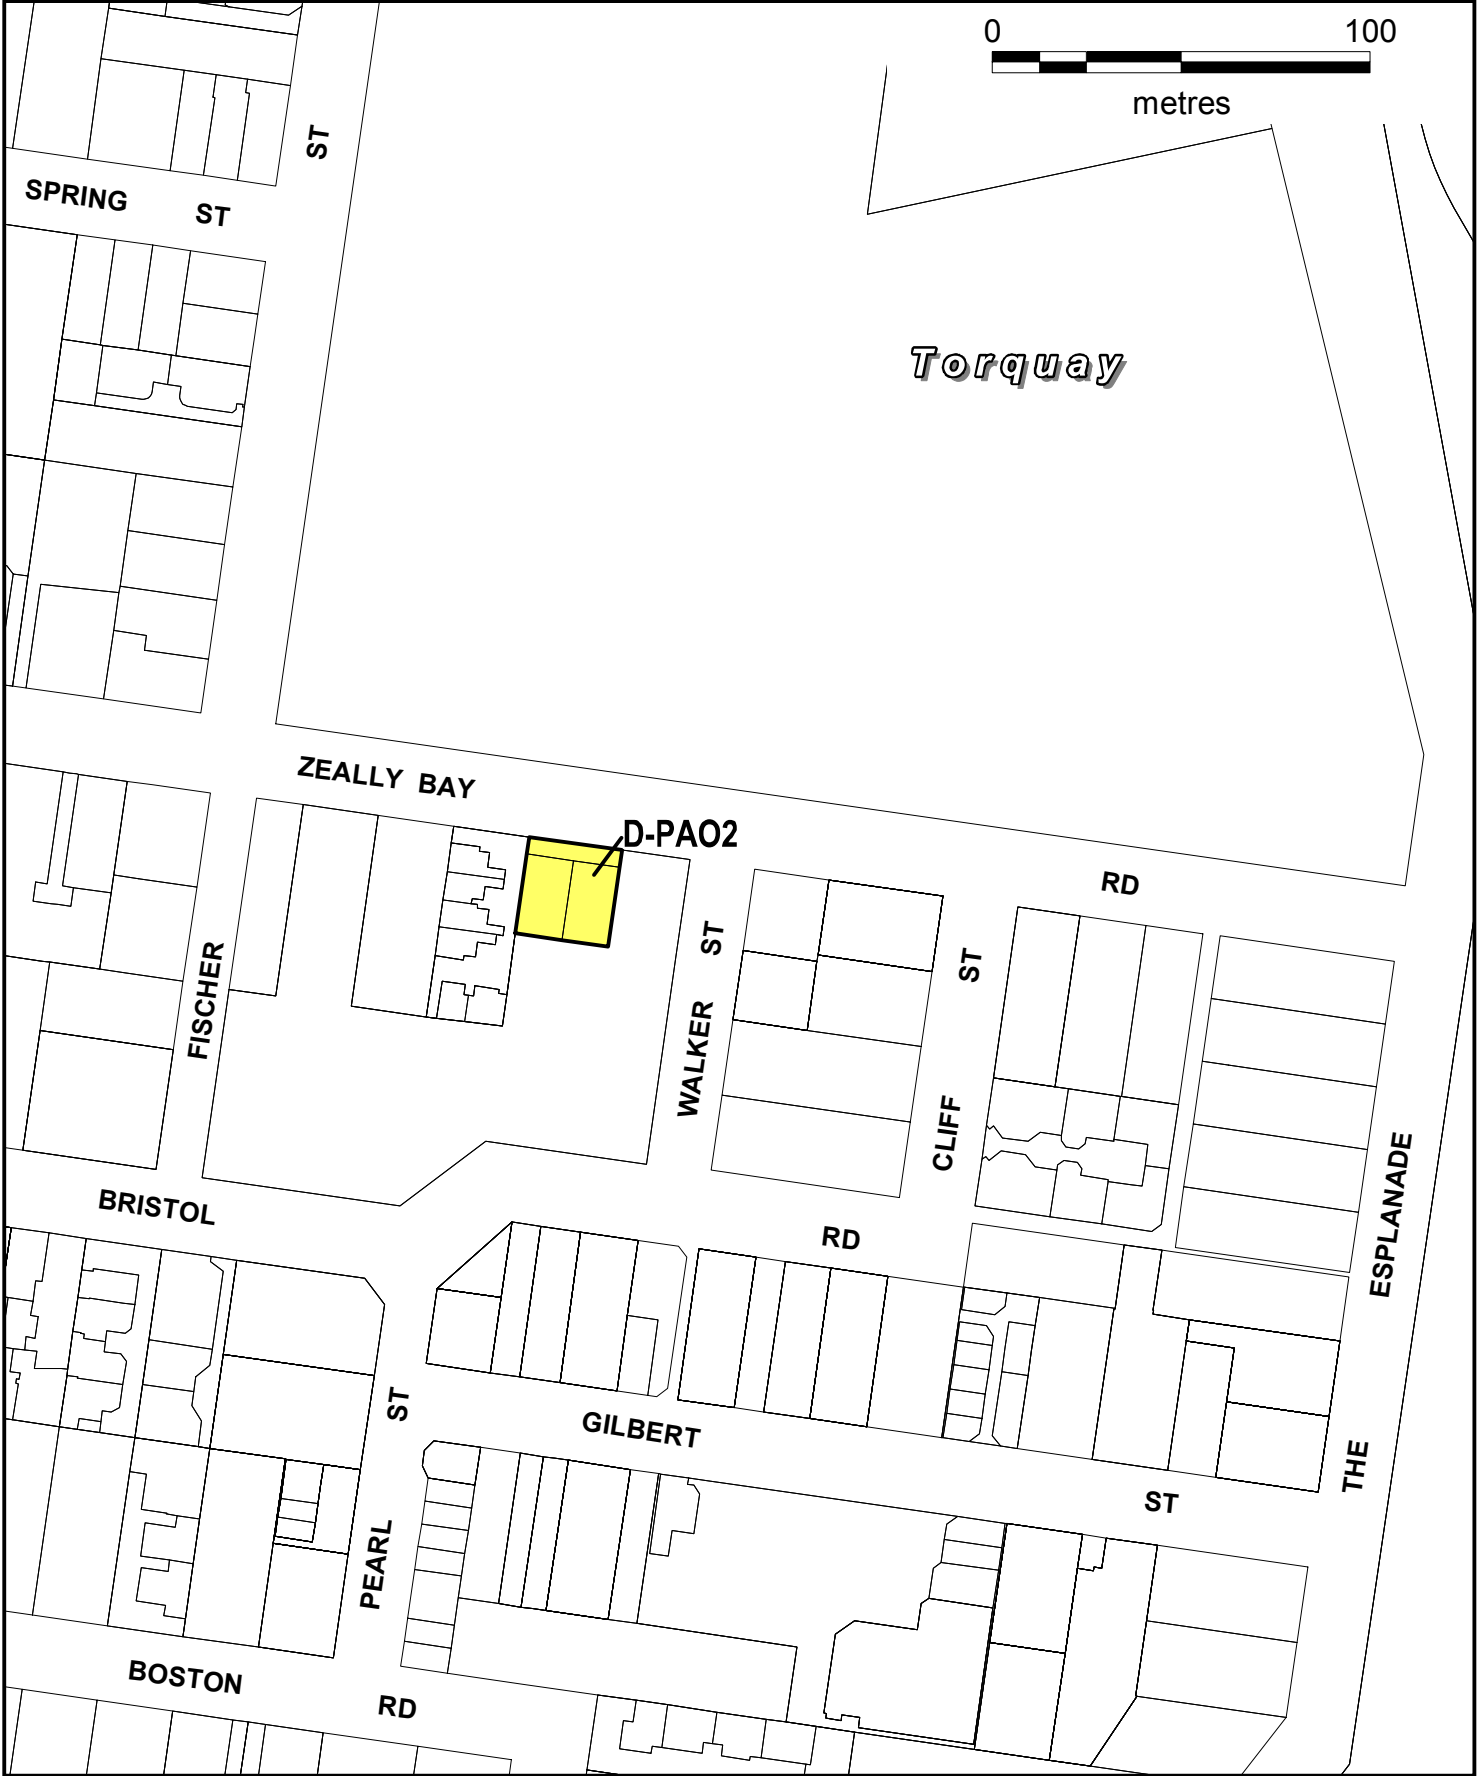

SURF COAST PLANNING SCHEME

LEGEND

D-PA02 Area to be deleted from a Public Acquisition Overlay (PAO2)

Part of Planning Scheme Map 20PAO

AMENDMENT C119