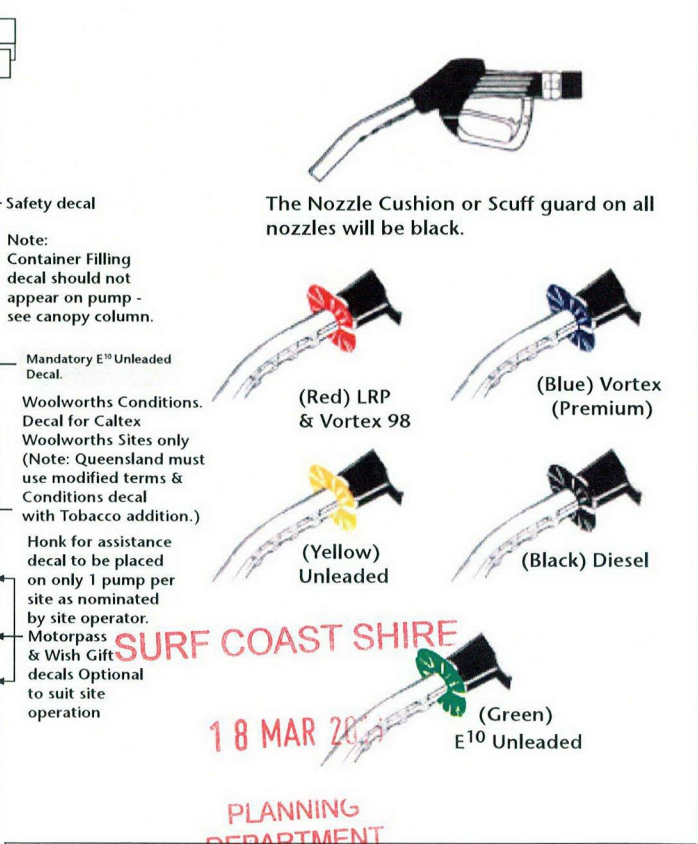

SURF COAST SHIRE
 FILE:
 FOLIO:
17 MAR 2016
 OFFICER:
 FILE COPY DUPLICATE COPY

EMAIL ENDMAST 6 HOSE MPP
New Pump or Full Redress

GILBARCO 4 & 6 HOSE LONG CASE MPP
New Pump or Full Redress

Woolworths Discount Docket Conditions.
 (Refer Graphic No. WC-465)
 Position will vary depending on type of pump but it must be visible to customer when refueling.