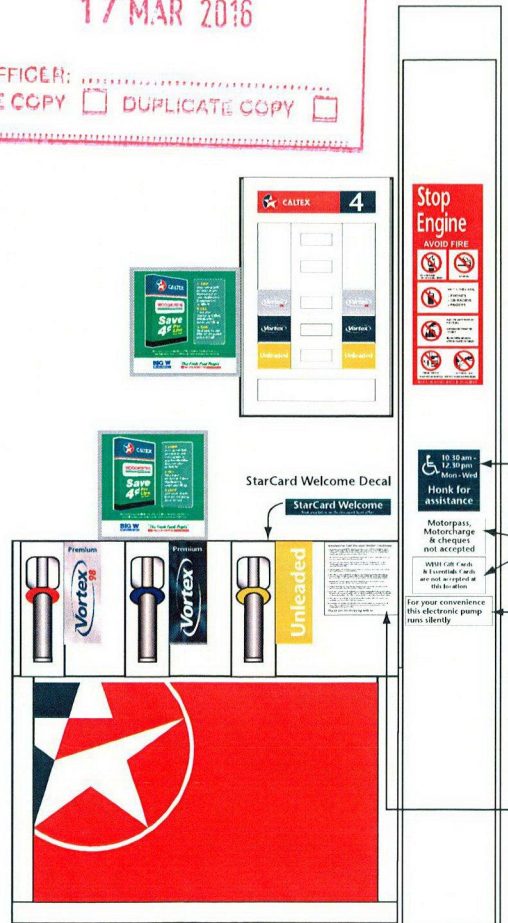

SURF COAST SHIRE
 FILE:
 FOLIO:
17 MAR 2016
 OFFICER:
 FILE COPY DUPLICATE COPY

EMAIL ENDMAST 6 HOSE MPP
New Pump or Full Redress

GILBARCO 4 & 6 HOSE LONG CASE MPP
New Pump or Full Redress

Woolworths Discount Docket Conditions.
 (Refer Graphic No. WC-465)
 Position will vary depending on type of pump but it must be visible to customer when refueling.

Queensland variation of Discount Conditions

REV	BY	DATE	DESCRIPTION OF CHANGE
C	RL	10.06.04	Vortex decal, & drawing no. changed
D	OB	19.05.06	E10 nozzle addition & decals
E	OB	09.01.07	E10 nozzle decals, & Terms & Conditions
REVISION			