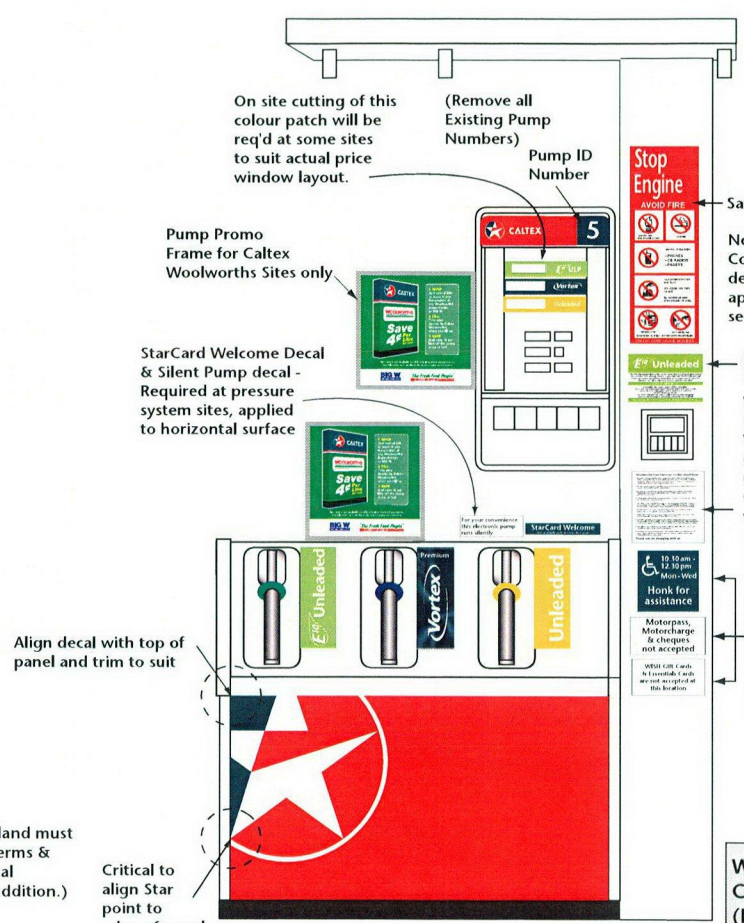

SURF COAST SHIRE
 FILE:
 FOLIO:
17 MAR 2016
 OFFICER:
 FILE COPY DUPLICATE COPY

EMAIL ENDMAST 6 HOSE MPP
New Pump or Full Redress

GILBARCO 4 & 6 HOSE LONG CASE MPP
New Pump or Full Redress

Woolworths Discount Docket Conditions.
 (Refer Graphic No. WC-465)
 Position will vary depending on type of pump but it must be visible to customer when refueling.

Queensland variation of Discount Conditions

REV	BY	DATE	DESCRIPTION OF CHANGE
C	RL	10.06.04	Vortex decal, & drawing no. changed
D	OB	19.05.06	E10 nozzle addition & decals
E	OB	09.01.07	E10 nozzle decals, & Terms & Conditions
REVISION			

Project
Woolworths Caltex Pumps Graphics

DRAWN	DATE	APPROVED	DATE
OB	05.09.03		09.01.07
SCALE	SIZE	GRAPHIC No.	REV
1:15	A4	WC- 611	E