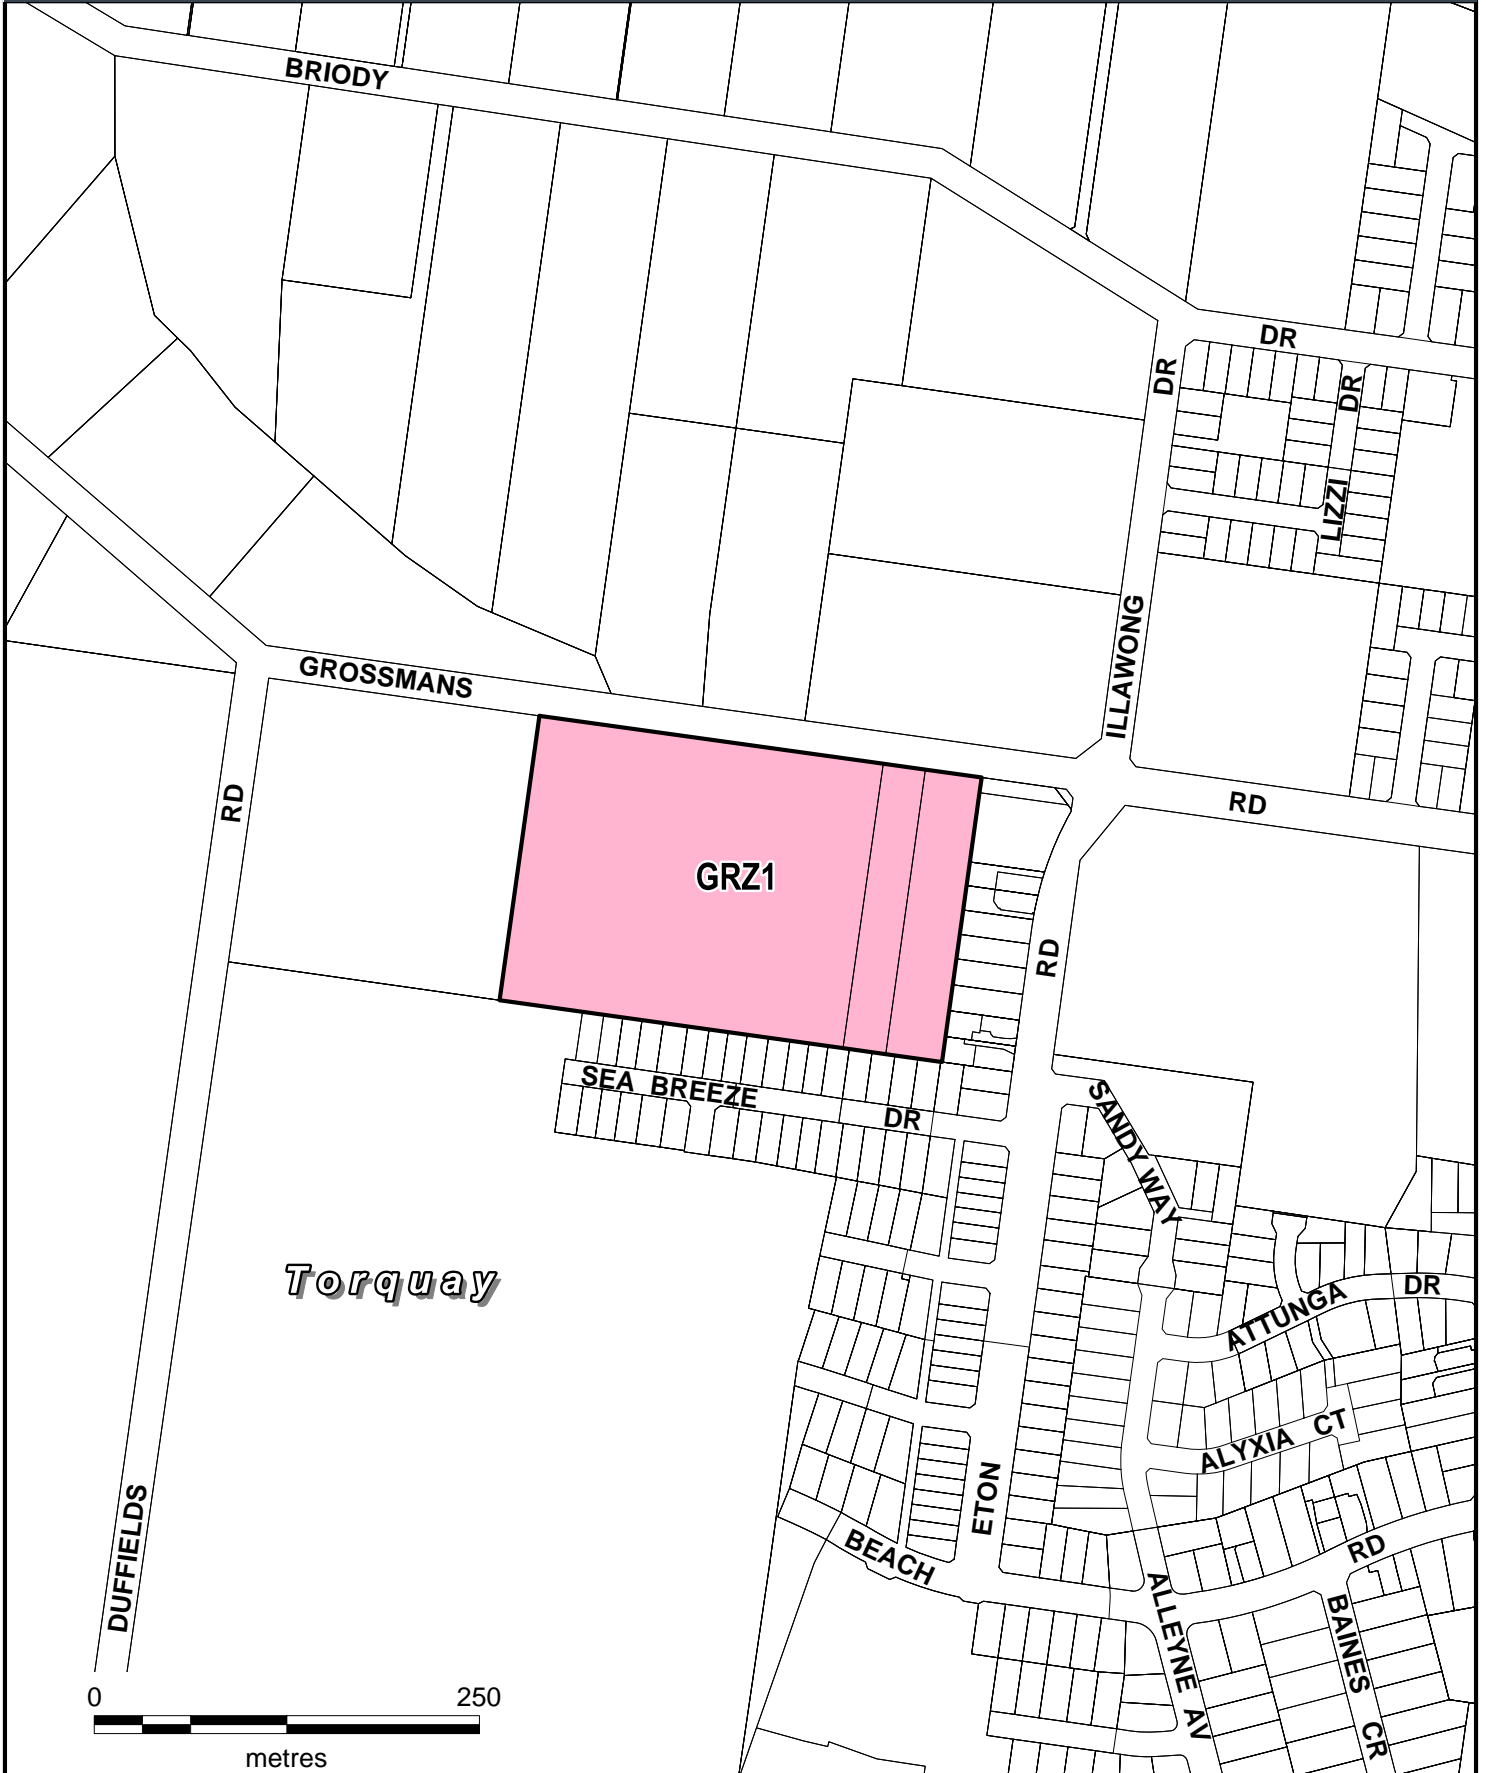

SURF COAST PLANNING SCHEME

LEGEND

GRZ1 General Residential Zone - Schedule 1

Part of Planning Scheme Map 20

AMENDMENT C106