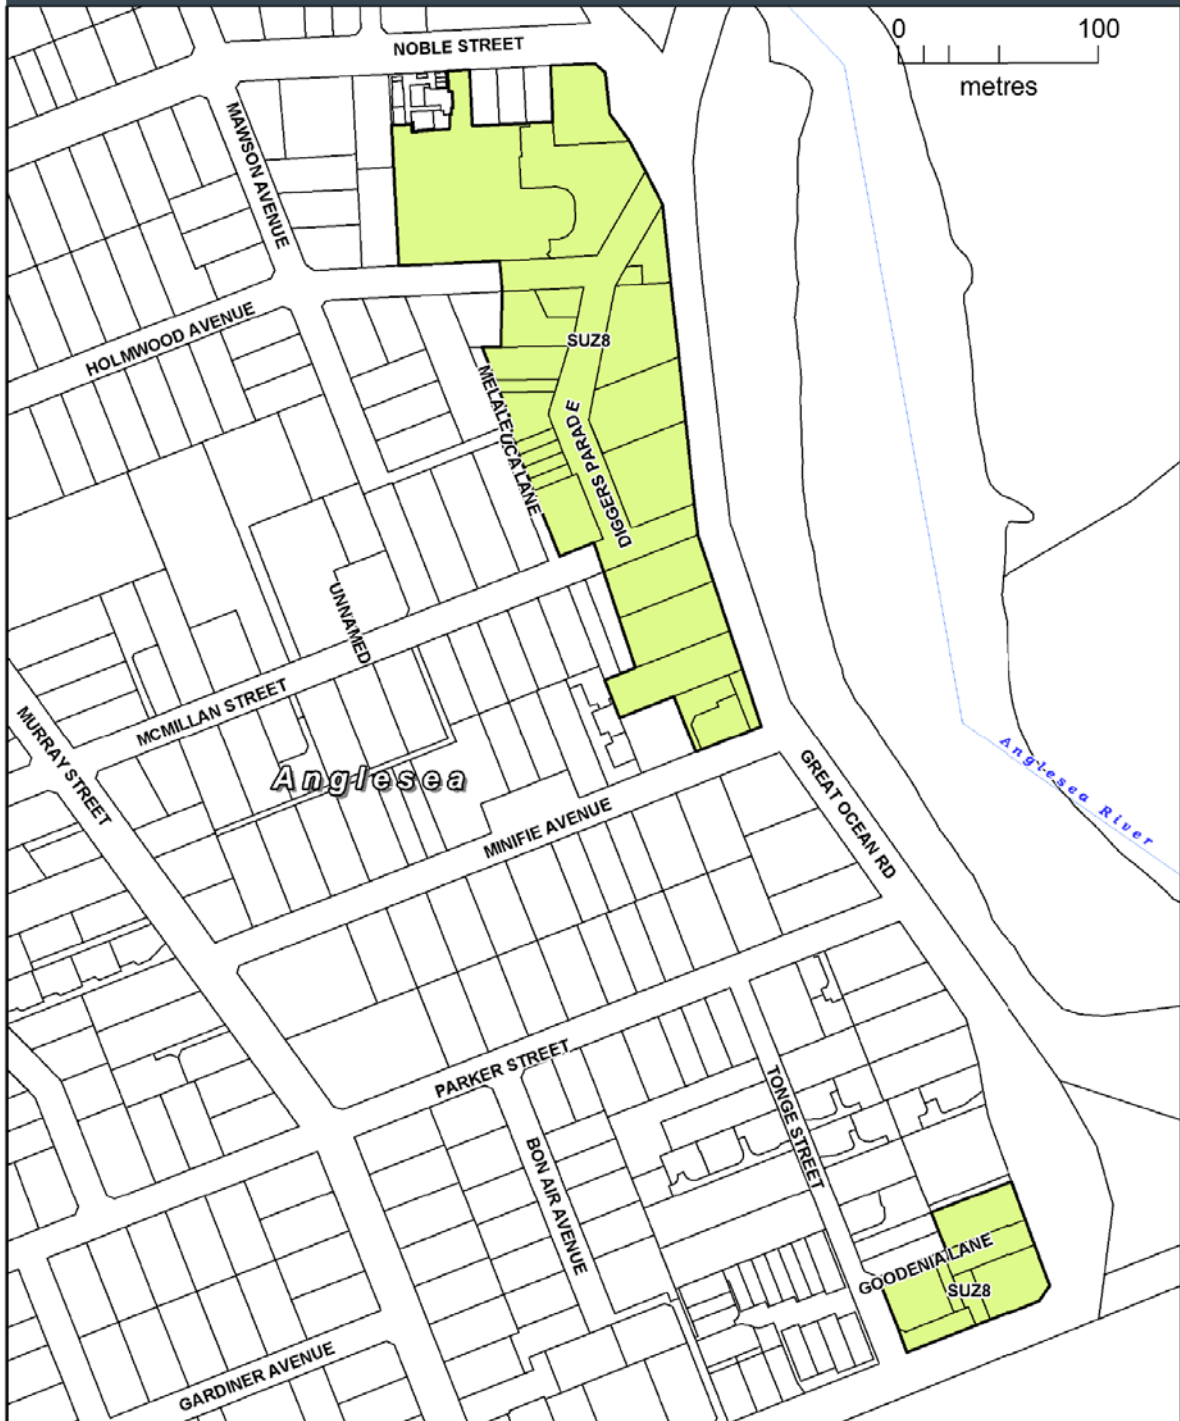

SURF COAST PLANNING SCHEME

LEGEND

SUZ8 SPECIAL USE ZONE - SCHEDULE 8

Part of Planning Scheme Map 33

AMENDMENT C97