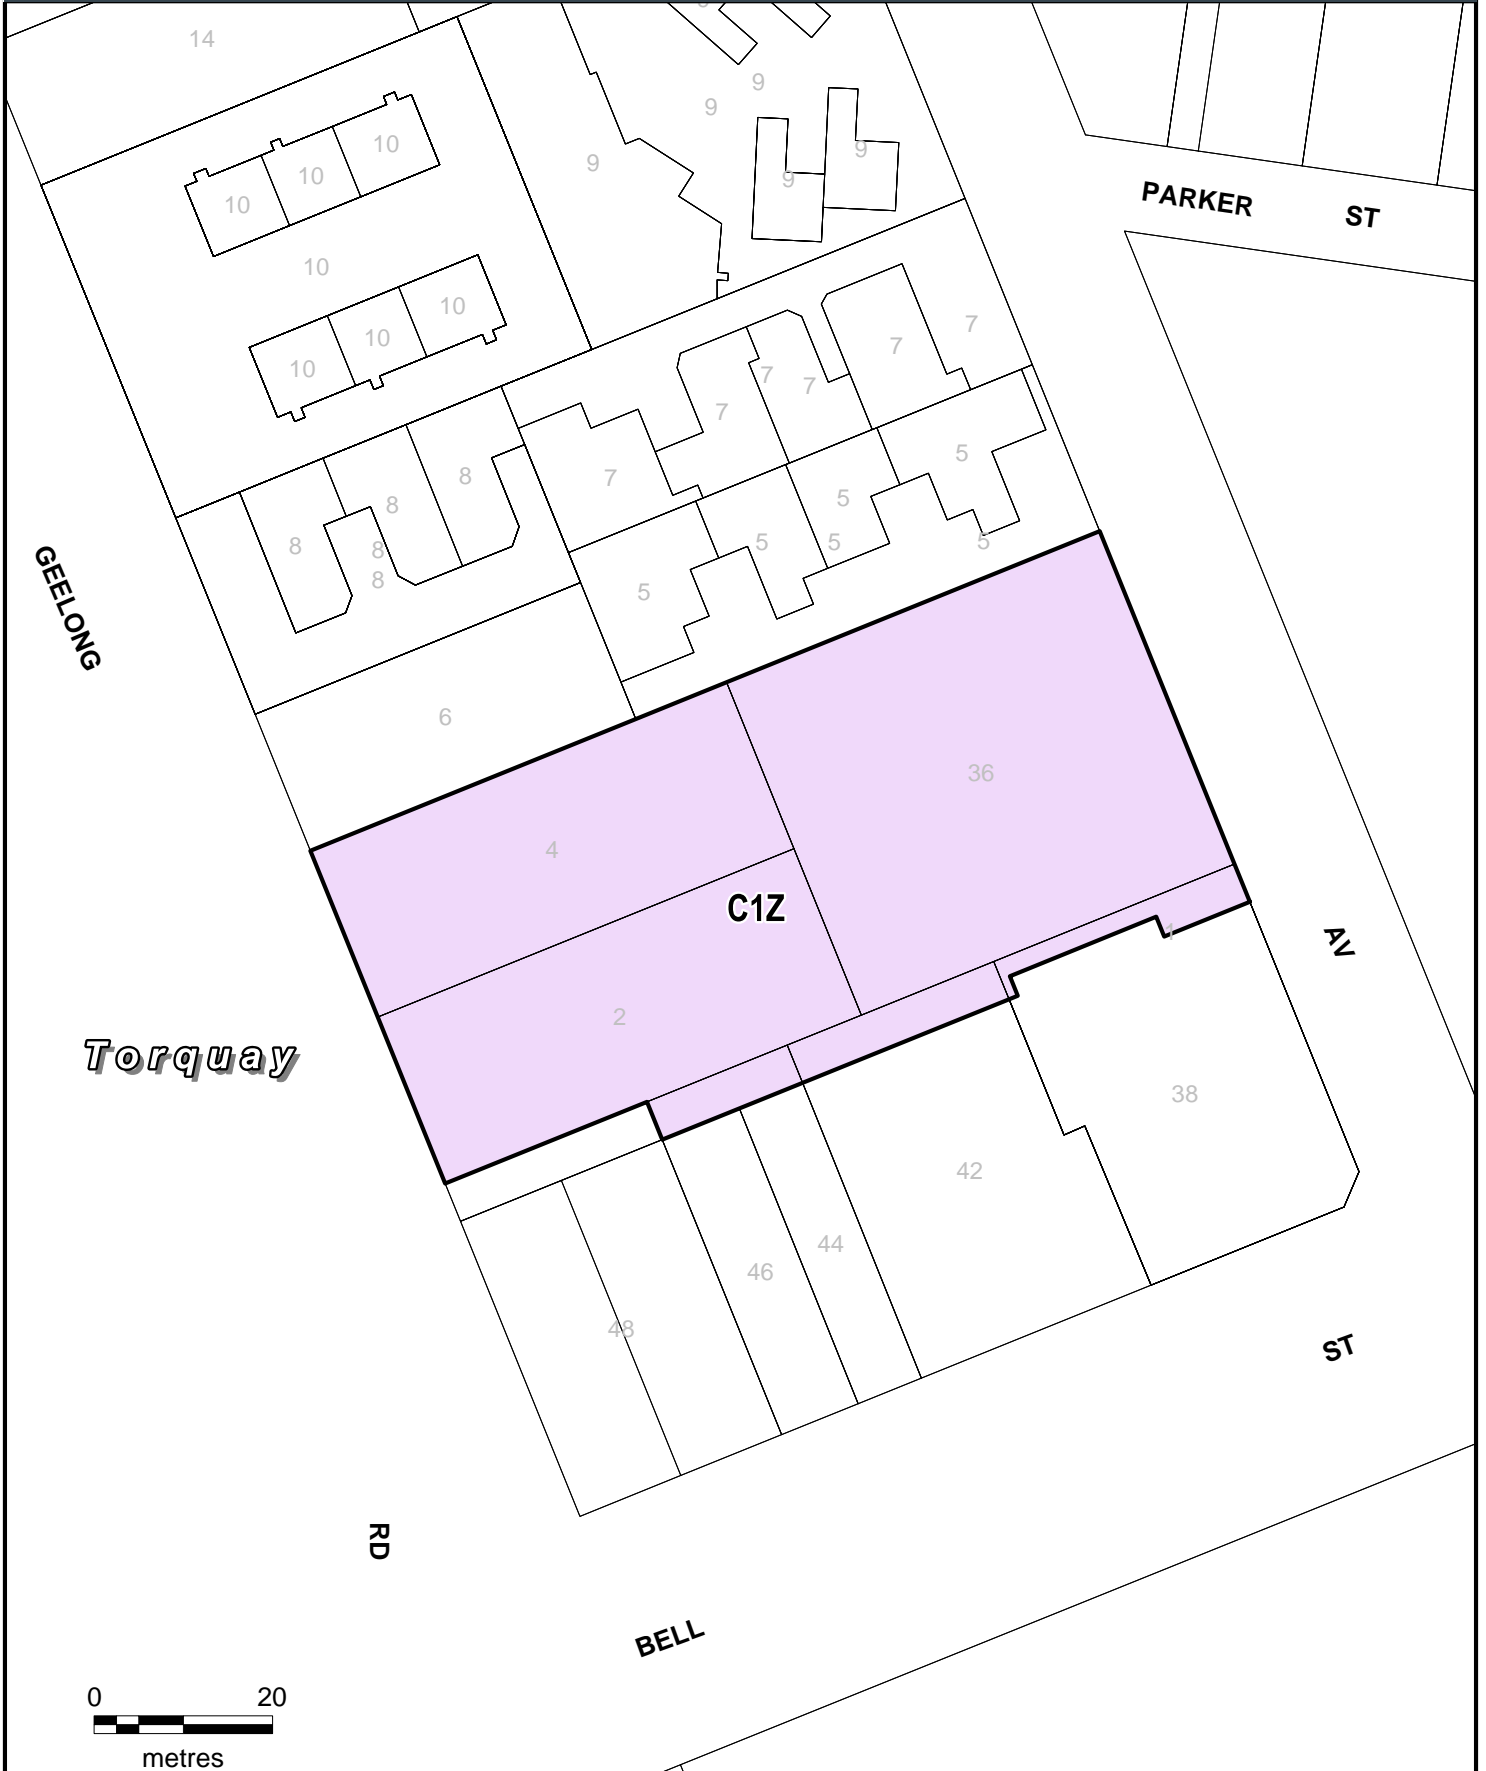

SURF COAST PLANNING SCHEME

LEGEND

C1Z Commercial 1 Zone

Part of Planning Scheme Map 20

AMENDMENT C107

SURF COAST PLANNING SCHEME

LEGEND

D-SLO6 Area to be deleted from a Significant Landscape Overlay (SLO6)

Part of Planning Scheme Map 20SLO

AMENDMENT C107

SURF COAST PLANNING SCHEME

LEGEND

D-DDO20 Area to be deleted from a Design and Development Overlay (DDO20)

Part of Planning Scheme Map 20DDO

AMENDMENT C107

SURF COAST PLANNING SCHEME

LEGEND

DDO7 Design and Development Overlay - Schedule 7

Part of Planning Scheme Map 20DDO

AMENDMENT C107