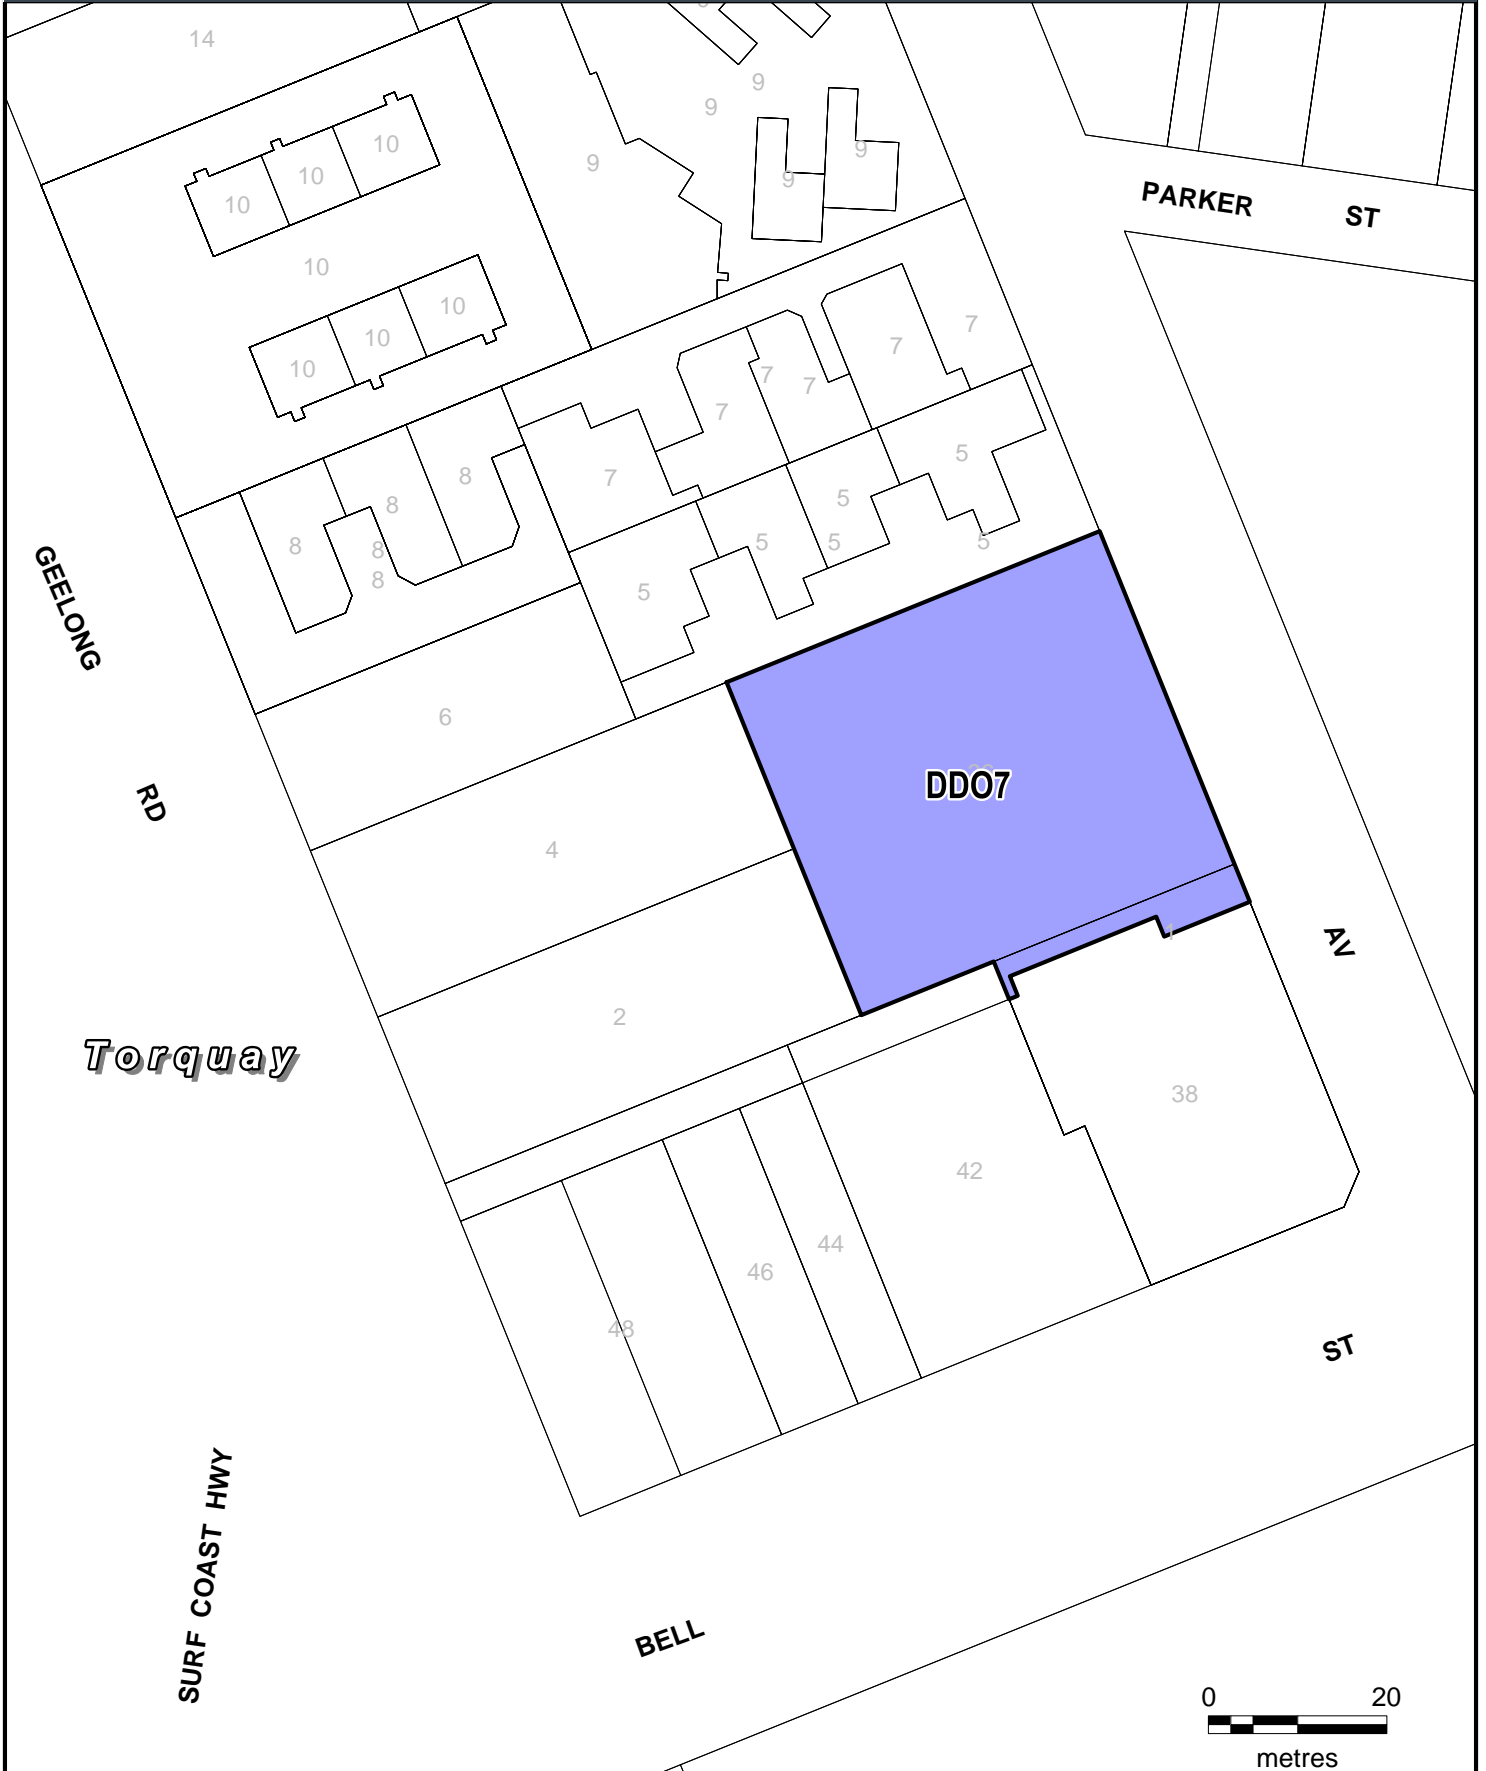

SURF COAST PLANNING SCHEME

LEGEND

C1Z Commercial 1 Zone

Part of Planning Scheme Map 20

AMENDMENT C107

SURF COAST PLANNING SCHEME

LEGEND

D-SLO6 Area to be deleted from a Significant Landscape Overlay (SLO6)

Part of Planning Scheme Map 20SLO

AMENDMENT C107

SURF COAST PLANNING SCHEME

LEGEND

D-DDO20 Area to be deleted from a Design and Development Overlay (DDO20)

Part of Planning Scheme Map 20DDO

AMENDMENT C107

SURF COAST PLANNING SCHEME