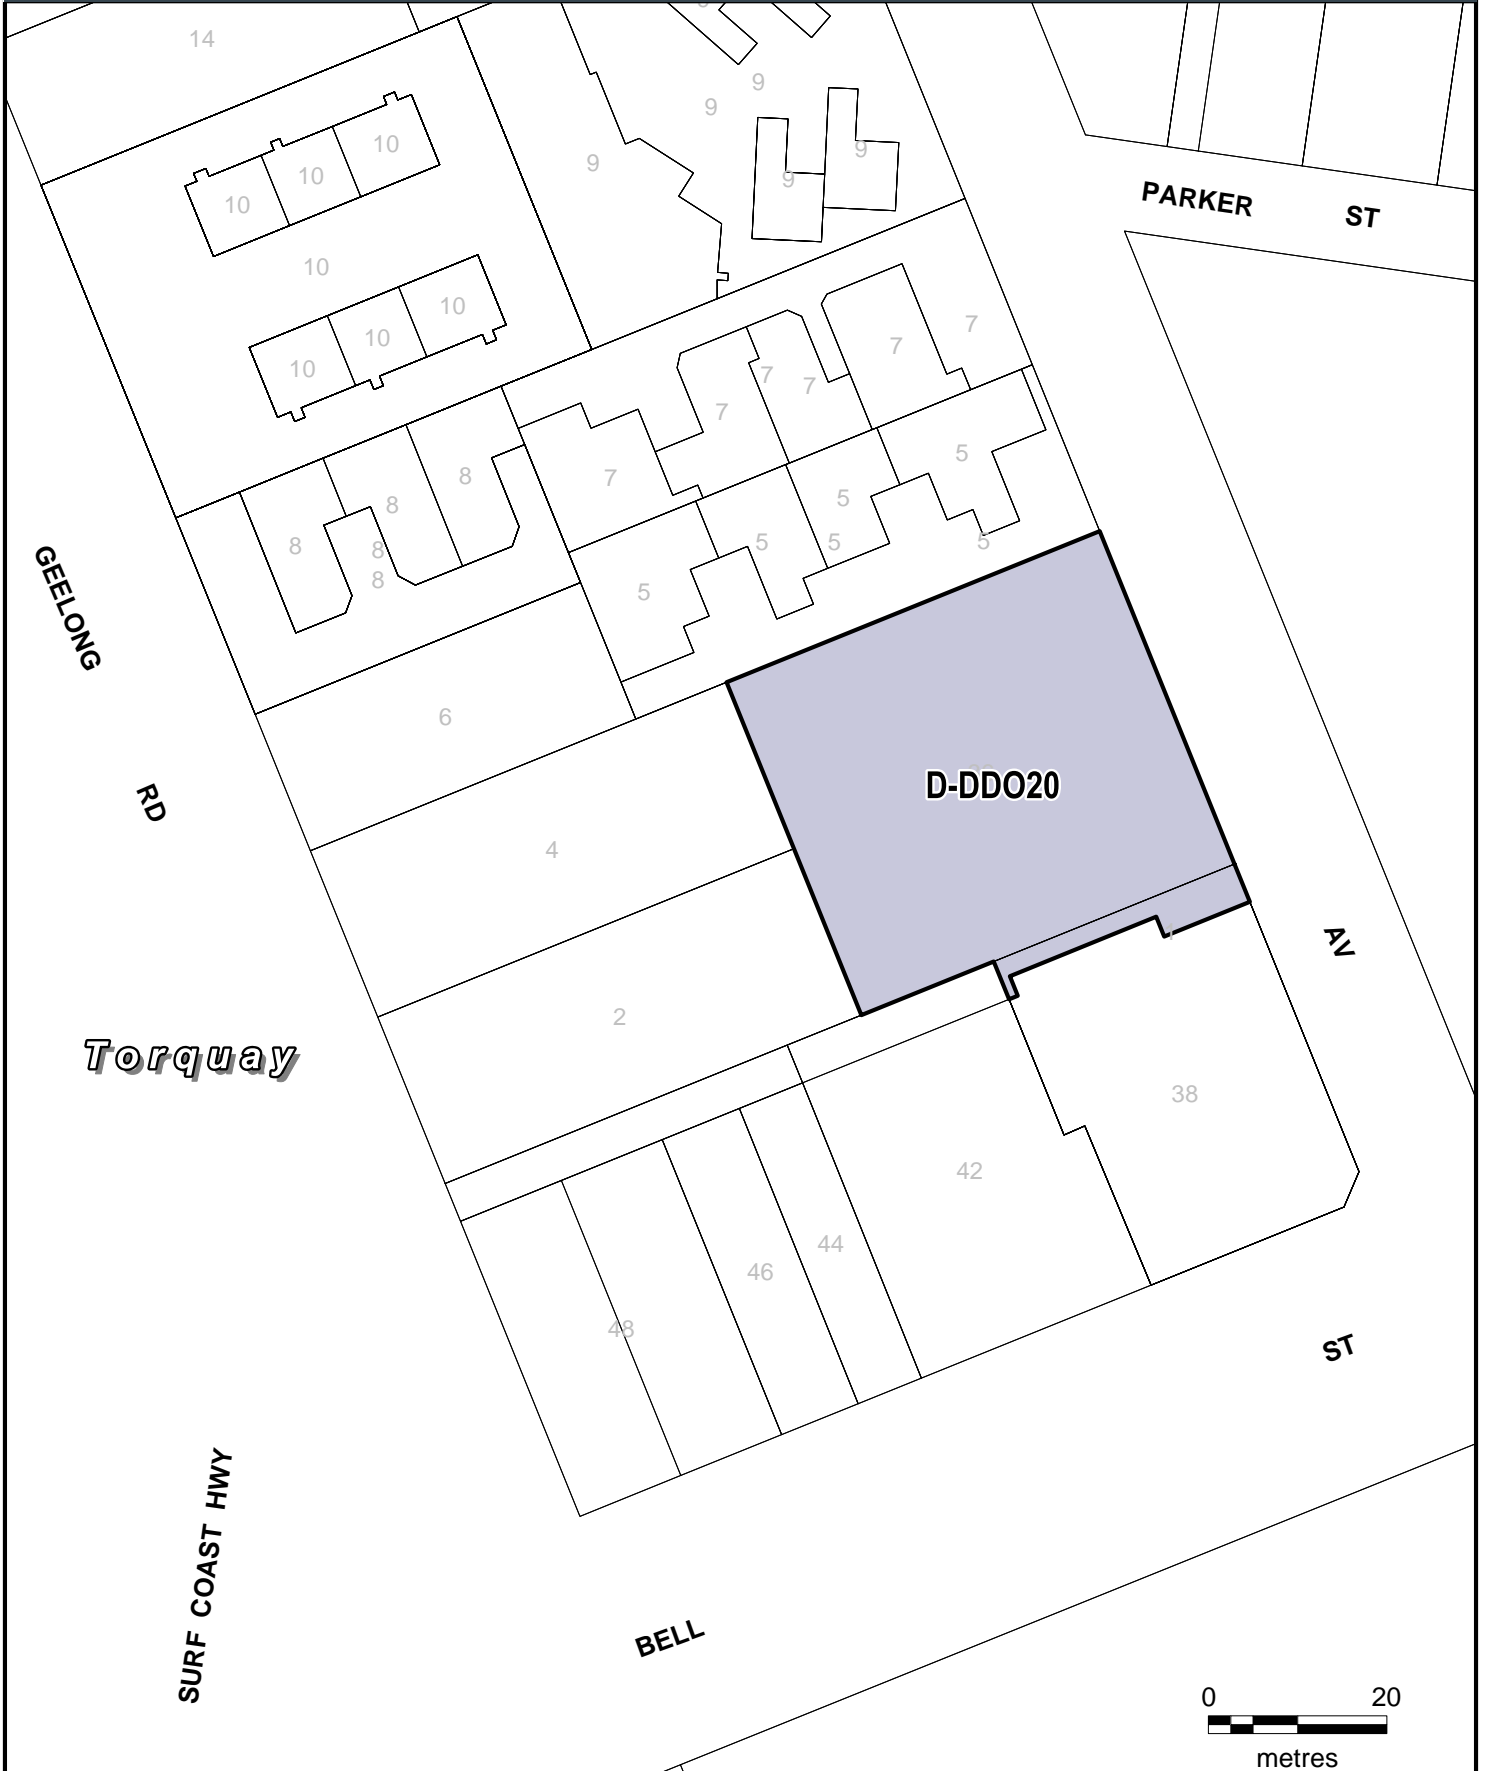

SURF COAST PLANNING SCHEME

LEGEND

C1Z Commercial 1 Zone

Part of Planning Scheme Map 20

AMENDMENT C107

SURF COAST PLANNING SCHEME

LEGEND

D-SLO6 Area to be deleted from a Significant Landscape Overlay (SLO6)

Part of Planning Scheme Map 20SLO

AMENDMENT C107

SURF COAST PLANNING SCHEME

LEGEND

D-DDO20 Area to be deleted from a Design and Development Overlay (DDO20)

Part of Planning Scheme Map 20DDO

AMENDMENT C107

SURF COAST PLANNING SCHEME

LEGEND

DDO7 Design and Development Overlay - Schedule 7

Part of Planning Scheme Map 20DDO

AMENDMENT C107