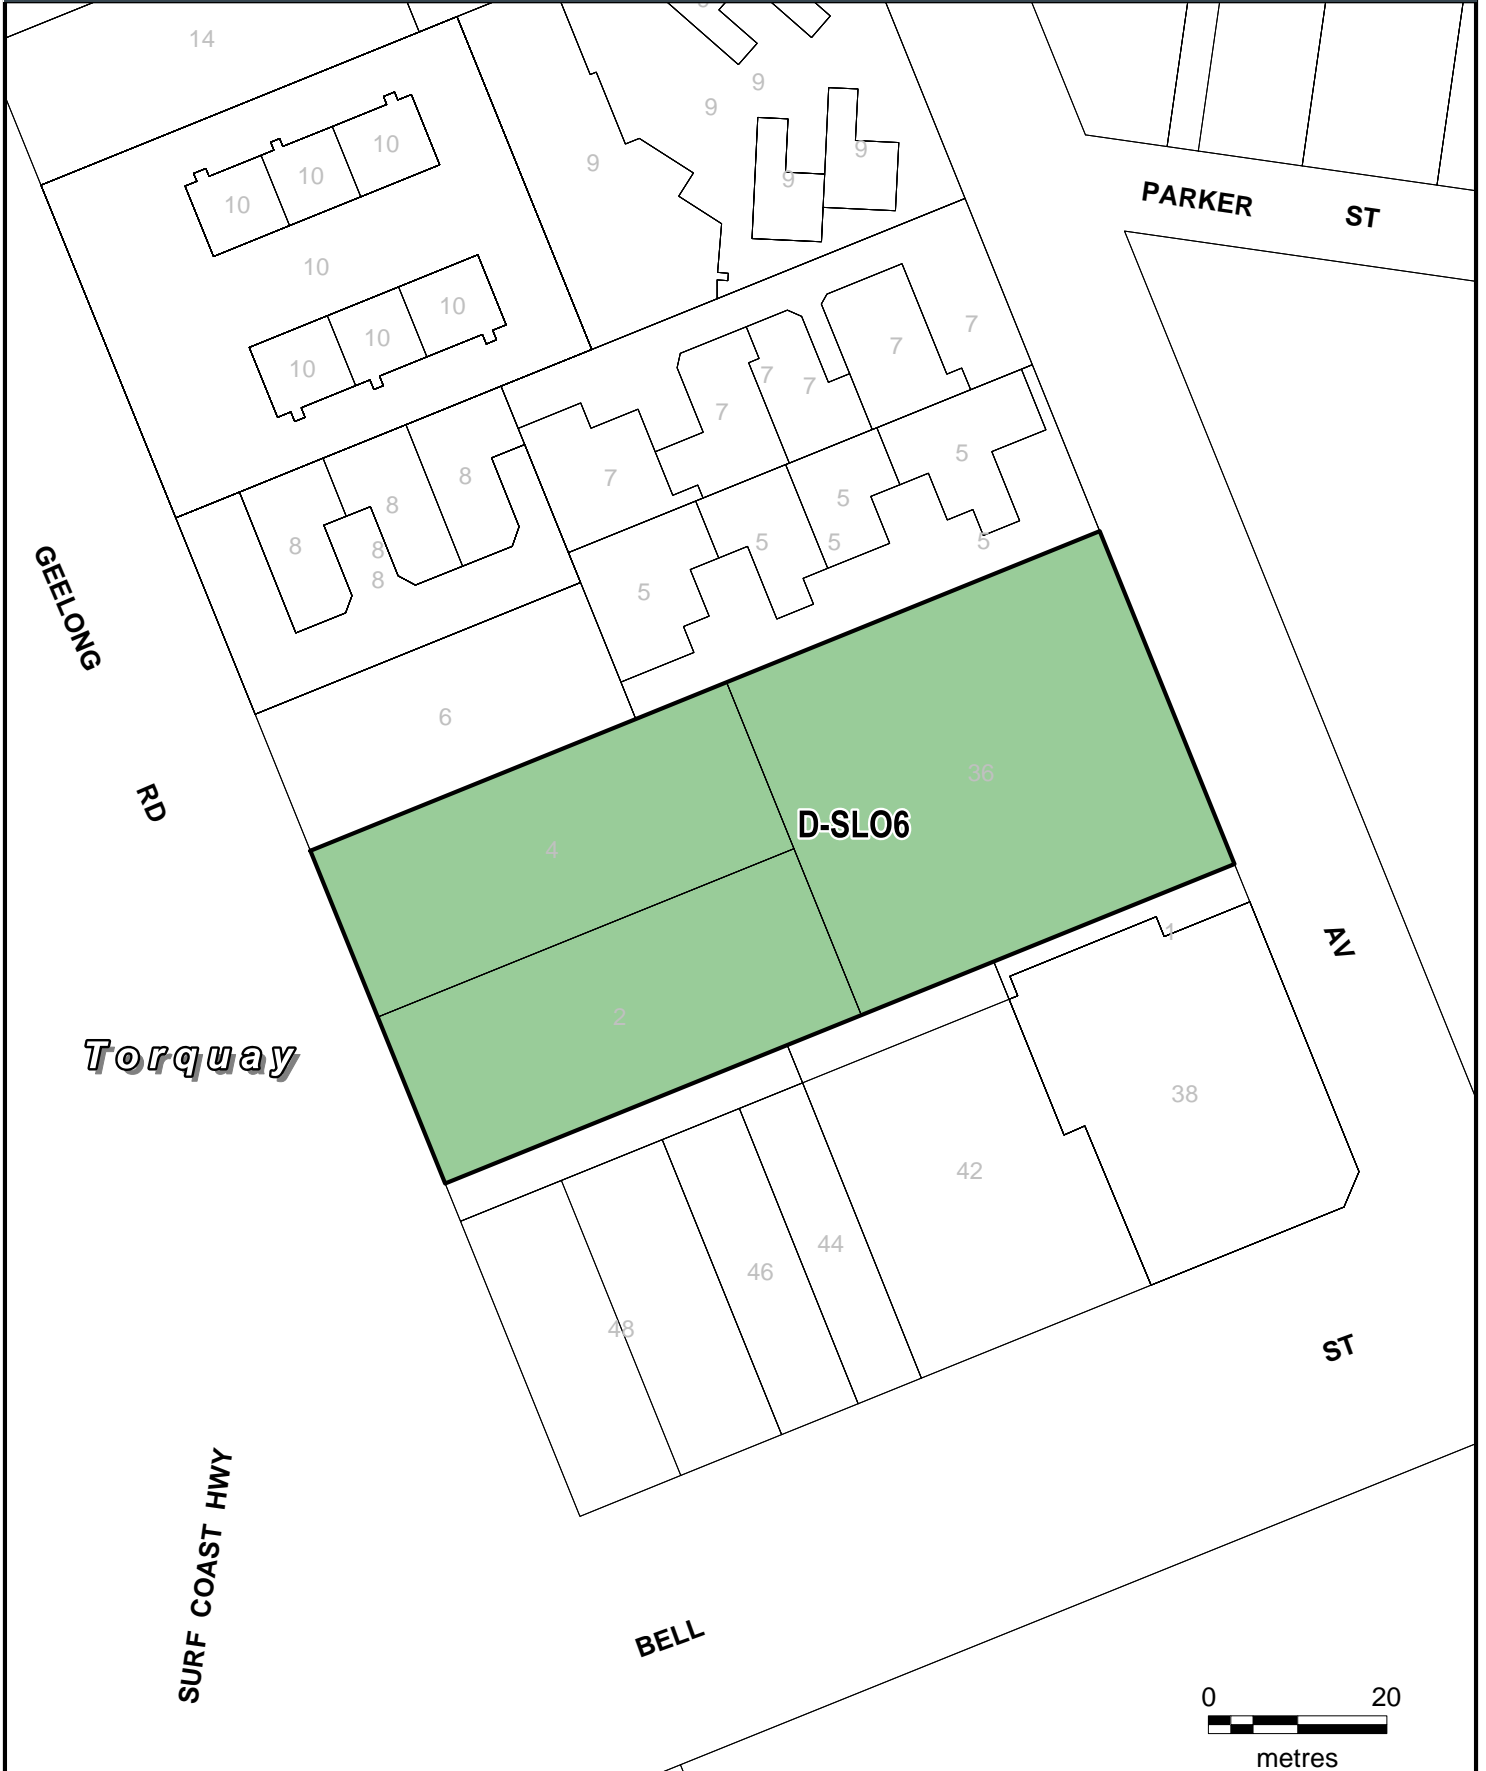

SURF COAST PLANNING SCHEME

LEGEND

C1Z Commercial 1 Zone

Part of Planning Scheme Map 20

AMENDMENT C107

SURF COAST PLANNING SCHEME

LEGEND

D-SLO6 Area to be deleted from a Significant Landscape Overlay (SLO6)

Part of Planning Scheme Map 20SLO

AMENDMENT C107

SURF COAST PLANNING SCHEME

LEGEND

D-DDO20 Area to be deleted from a Design and Development Overlay (DDO20)

Part of Planning Scheme Map 20DDO

AMENDMENT C107

SURF COAST PLANNING SCHEME

LEGEND

DDO7 Design and Development Overlay - Schedule 7

Part of Planning Scheme Map 20DDO

AMENDMENT C107